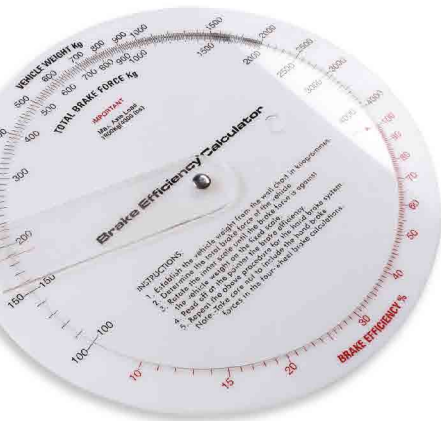

- Full colour digital imaging
- Laser cutting
- Fully engineered assemblies
- Accurate scales to MOD specification
- Promotional and POS displays
- Protractors, Rulers & Slide Rules